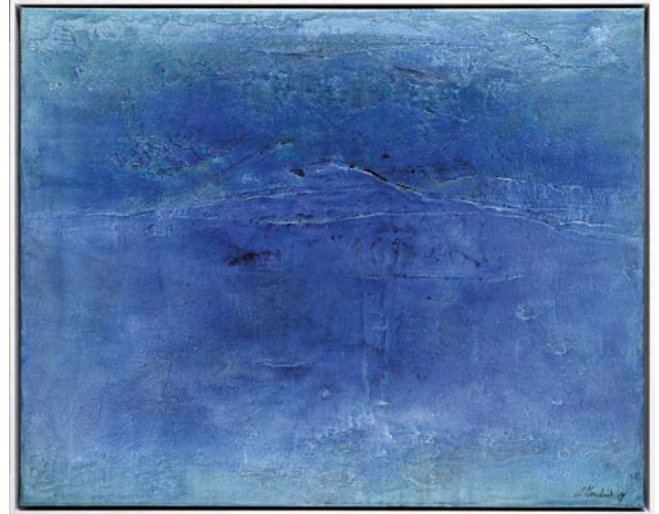

Gabriele Musebrink

frontpage **Emotions in grey**
fresco-limestone, pigments on wood
100 x 100 cm | 2020

Norge 16
structure, fresco-limestone, pigments on canvas
150 x 210 cm | 2016

Atmosphere

fresco-limestone, pigments on canvas
80 x 100 cm | 2020

Atmosphere

fresco-limestone, pigments on canvas
80 x 100 cm | 2020

Norge Stone

fresco-limestone, pigments on canvas
50 x 50 cm | 2020

Biography

Born 1955 in Essen (Germany)
In 1983 Gabriele Musebrink finished her Art Studies at Folkwang School / University of Essen